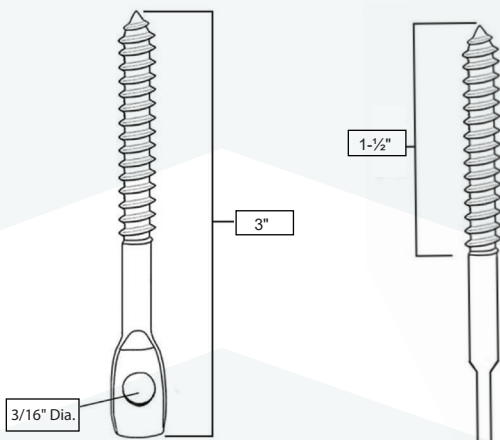

Front View

Side View

ITEM NO. **SCW3-1000**

3" Wood Eye Lag Screw

Features:

- Sharp point for wood substract
- 3" overall length
- 1-½" thread length
- Zinc-plated carbon steel

Box Count:	1000 PC
Box Size:	8" x 8" x 5.5"
Box Weight:	25 LB
Max QTY/Pallet:	48 BOX
UPC:	782156072932