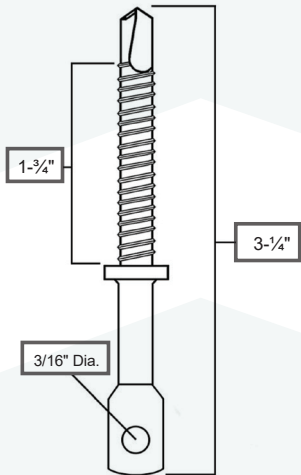

Front View

Side View

ITEM NO. **SCSD2-1000**

3-1/4" x 2" Eye Lag Screw

Features:

- Self-drilling point
- 3-1/4" overall length
- 2" thread length
- Zinc-plated C1022 steel

Box Count:	1000 PC
Box Size:	10" x 10" x 6.5"
Box Weight:	30 LB
Max QTY/Pallet:	48 BOX
UPC:	782156727320