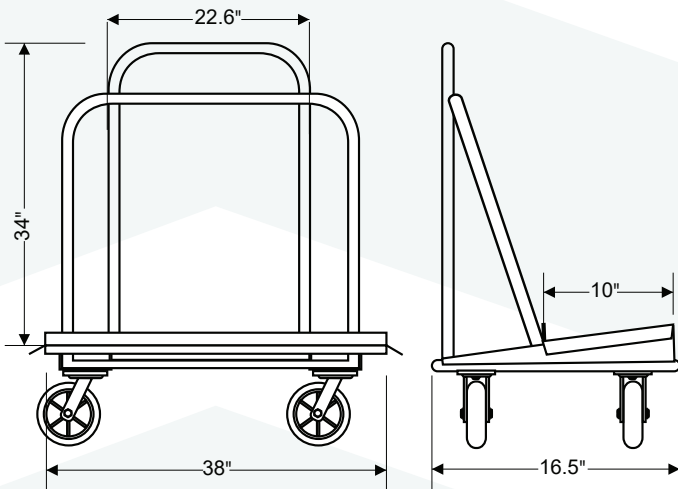

ITEM NO. **DOR04-PU**

Residential Drywall Cart

Description:

Heavy duty drywall cart, ideal for residential use

Features:

- Load capacity: 2000 LB
- 2 swivel casters & 2 swivel casters with locks
- Non-marking casters
- 38" x 10" skid plate for easy loading
- High-quality powder coated finish
- Maneuver through doorways with ease

Package Dimensions:	38" x 20" x 44"
Pack Size & Weight:	1 Cart; 69 LB
Max QTY/Pallet:	7 Carts (assembled)
Pallet Size & Weight:	56" x 40" x 72"; 600 LB
Max QTY/Pallet:	10 Carts (unassembled)
Pallet Size & Weight:	43" x 39" x 87"; 702 LB
UPC:	782156367212